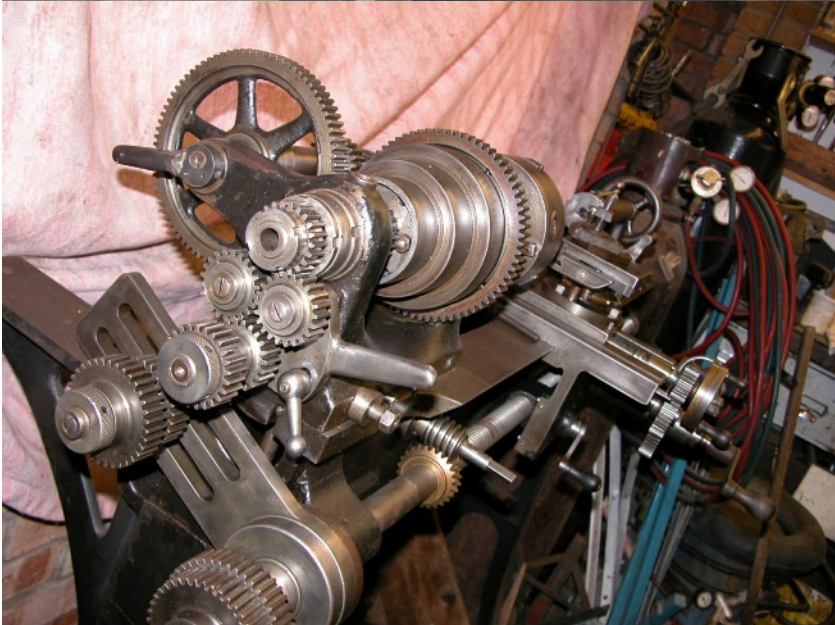

Birch Ornamental Turning Lathes

Here are some photographs of ornamental turning lathes and their accessories made by George Birch of Islington Tool Works, Salford, Manchester.

Birch Ornamental Turning Lathe ex-Bennett-Levy

Birch Ornamental Turning Lathe ex-Cattell

Birch Ornamental Turning Lathe found in Dorset

Birch Ornamental Turning Lathe - S.O.T. member

Birch Ornamental Turning Lathe - S.O.T. member

Birch Ornamental Turning Lathe - O.T.G.A. member

Birch Ornamental Turning Lathe - found in Sunderland

Birch small Engineering Lathe ex-Atherley

Birch Ornamental Turning Lathe - found in Ipswich