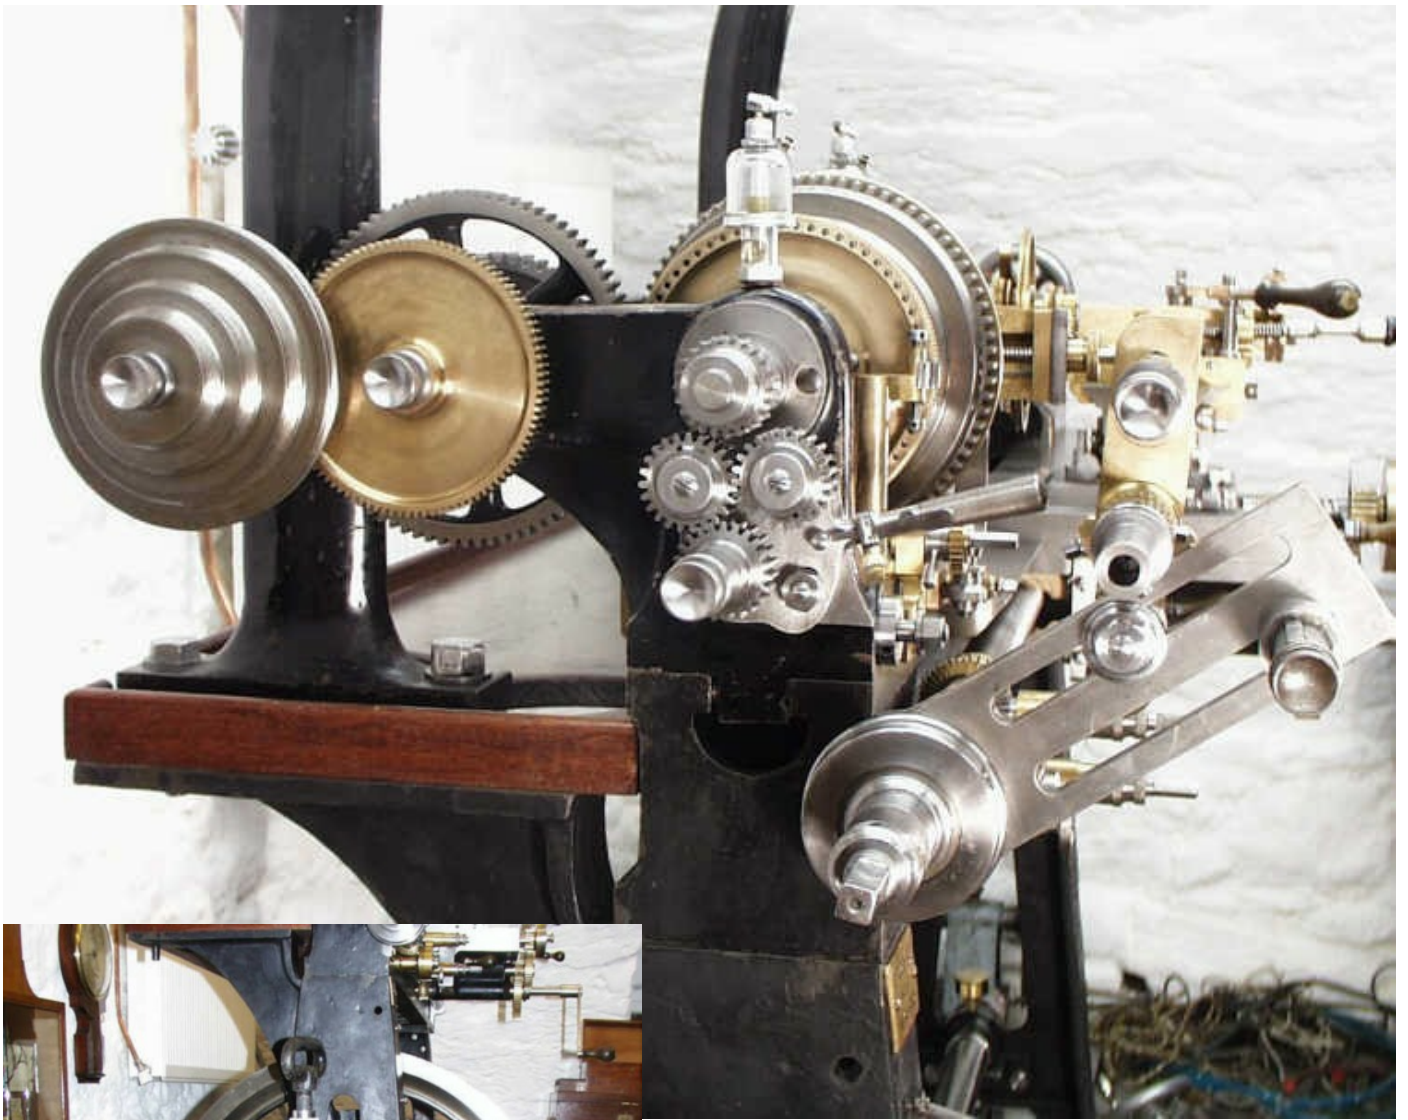

Birch Ornamental Turning Lathes

Here are some photographs of ornamental turning lathes and their accessories made by George Birch of Islington Tool Works, Salford, Manchester.

Birch Ornamental Turning Lathe ex-Bennett-Levy

Birch Ornamental Turning Lathe ex-Cattell

Birch Ornamental Turning Lathe found in Dorset

Birch Ornamental Turning Lathe - S.O.T. member

Birch Ornamental Turning Lathe - S.O.T. member

Birch Ornamental Turning Lathe - O.T.G.A. member

Birch Ornamental Turning Lathe - found in Sunderland

Birch small Engineering Lathe ex-Atherley

Birch Ornamental Turning Lathe - found in Ipswich