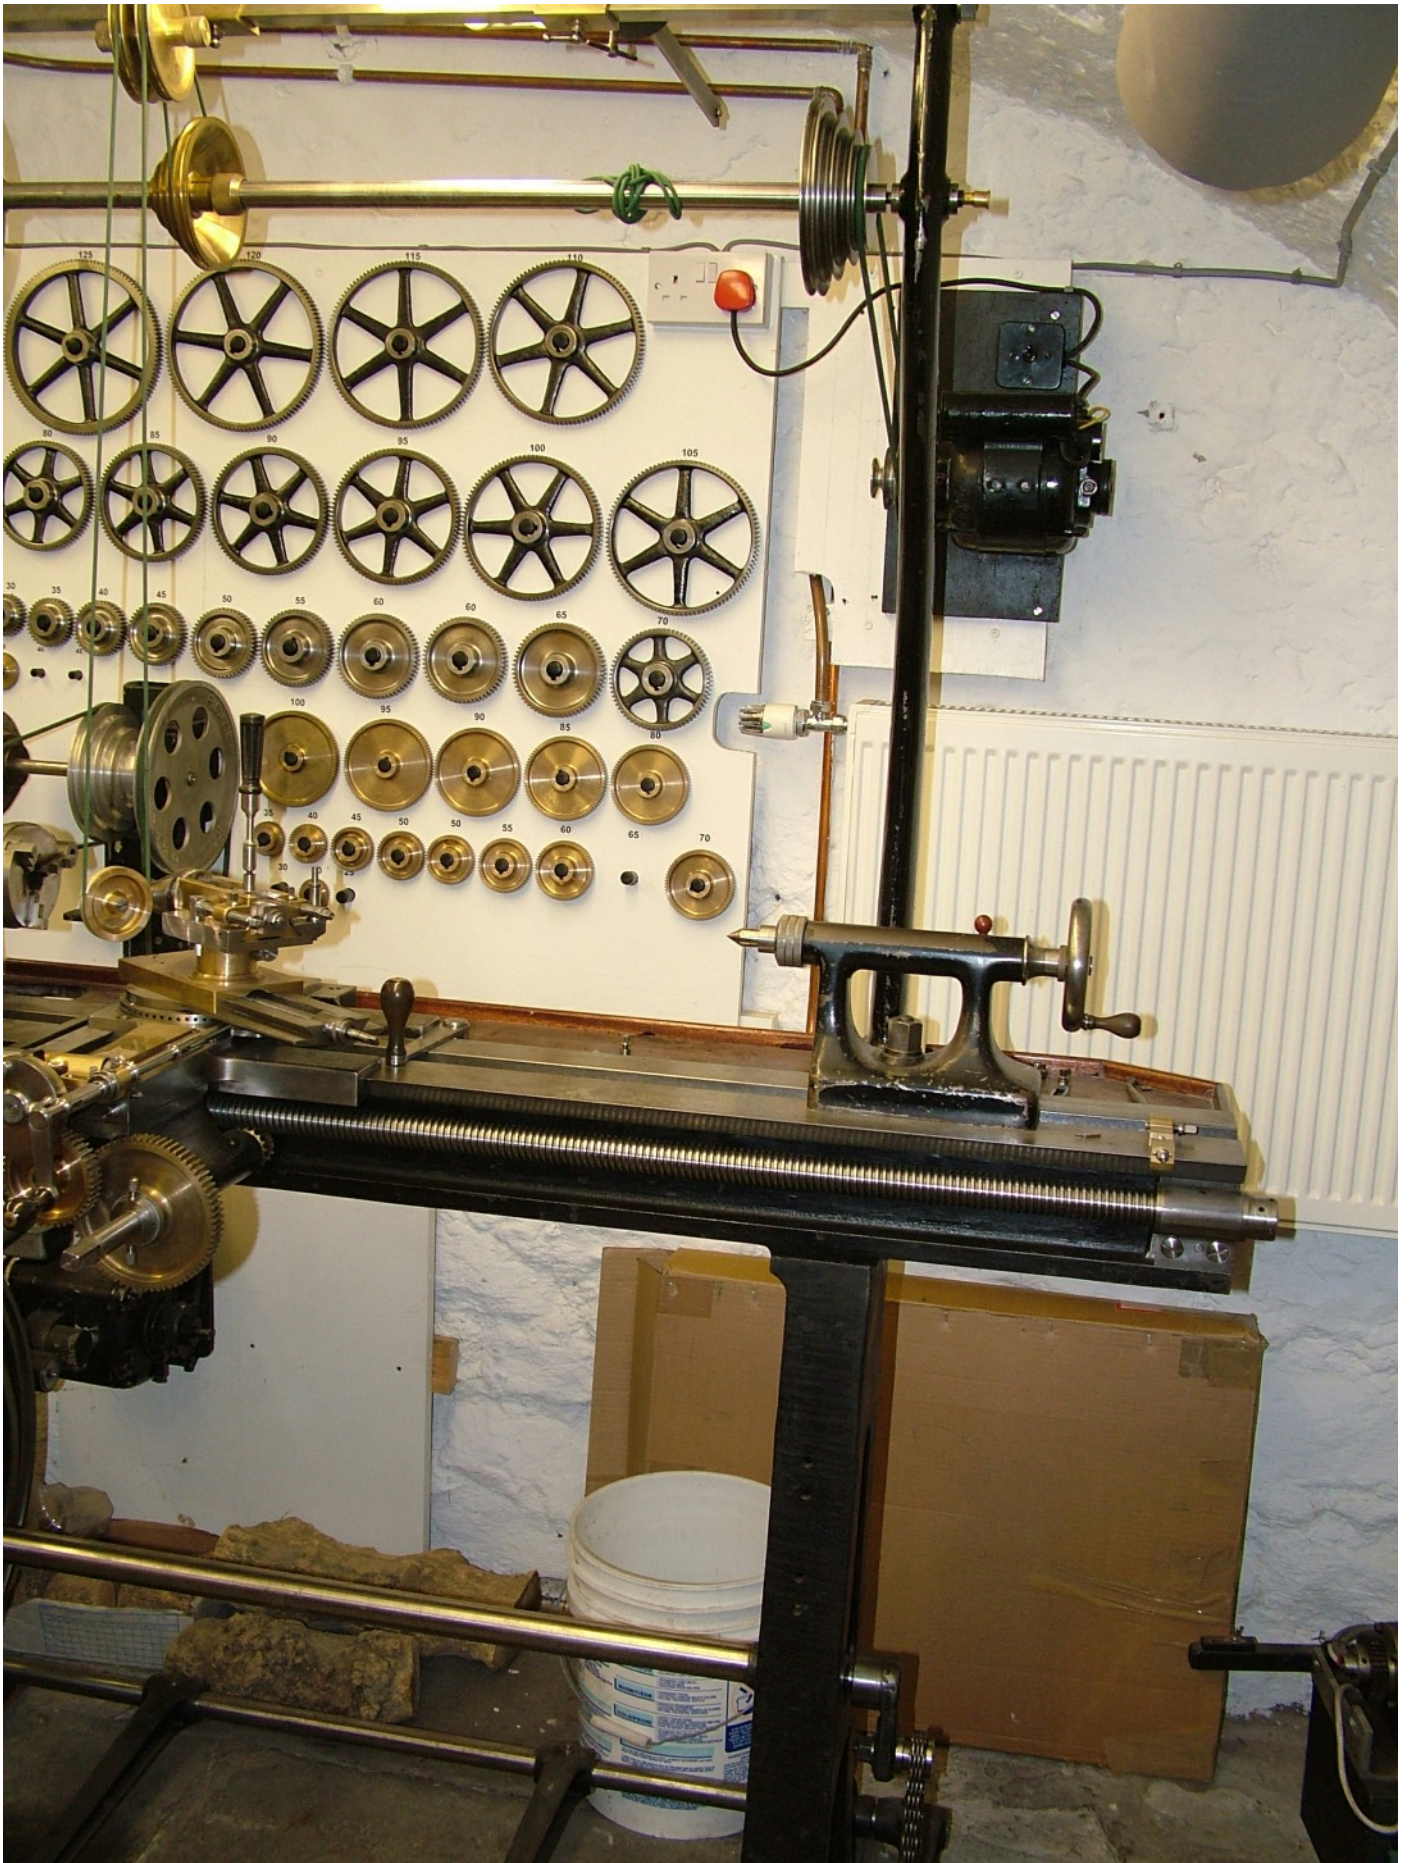

Birch Ornamental Turning Lathes

Here are some photographs of ornamental turning lathes and their accessories made by George Birch of Islington Tool Works, Salford, Manchester.

Birch Ornamental Turning Lathe ex-Bennett-Levy

Birch Ornamental Turning Lathe ex-Cattell

Birch Ornamental Turning Lathe found in Dorset

Birch Ornamental Turning Lathe - S.O.T. member

Birch Ornamental Turning Lathe - S.O.T. member

Birch Ornamental Turning Lathe - O.T.G.A. member

Birch Ornamental Turning Lathe - found in Sunderland

Birch small Engineering Lathe ex-Atherley

Birch Ornamental Turning Lathe - found in Ipswich