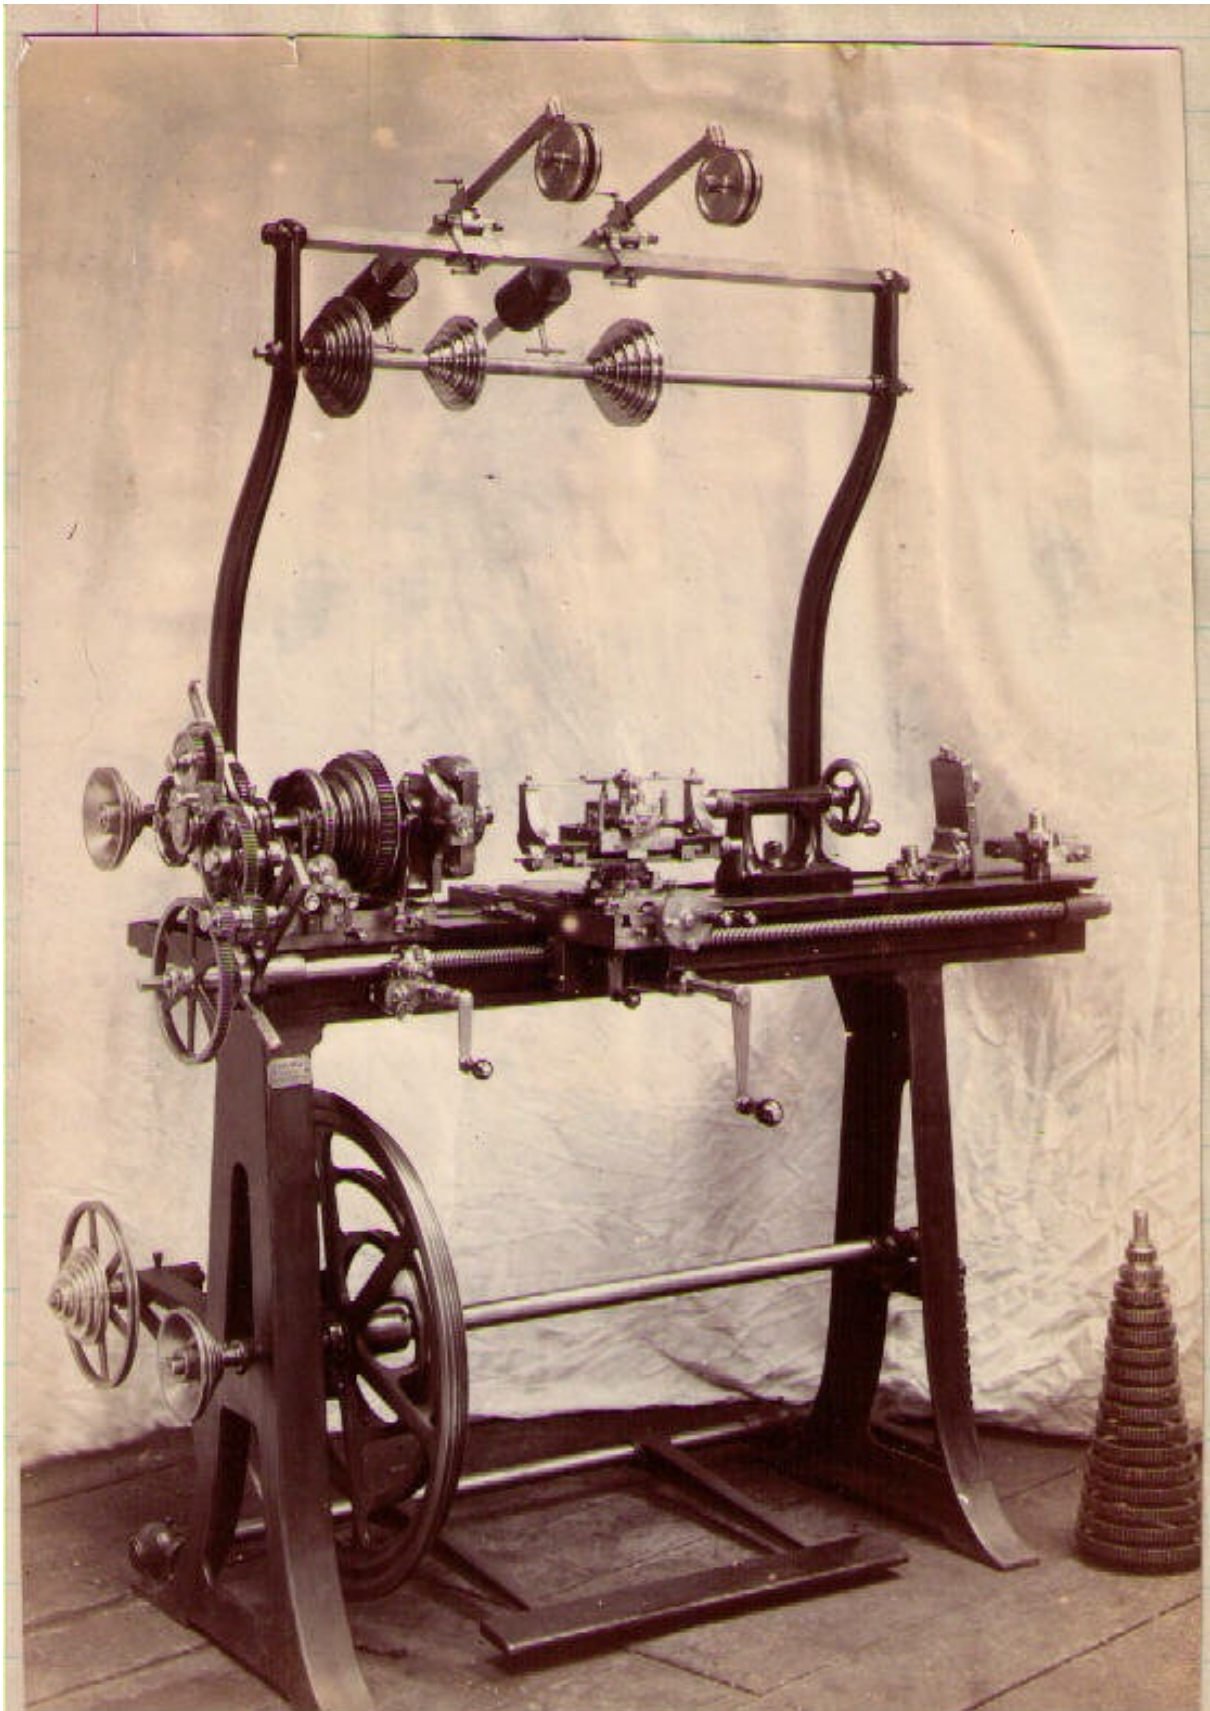

Birch Ornamental Turning Lathes

Here are some photographs of ornamental turning lathes and their accessories made by George Birch of Islington Tool Works, Salford, Manchester.

Birch Ornamental Turning Lathe ex-Bennett-Levy