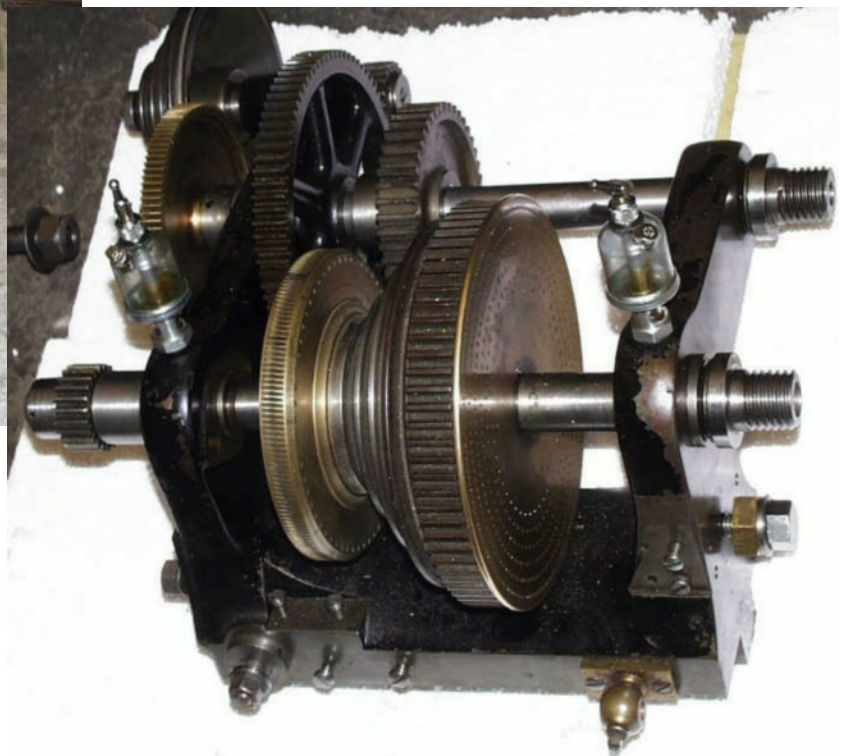

Birch Ornamental Turning Lathes

Here are some photographs of ornamental turning lathes and their accessories made by George Birch of Islington Tool Works, Salford, Manchester.

Birch Ornamental Turning Lathe ex-Bennett-Levy