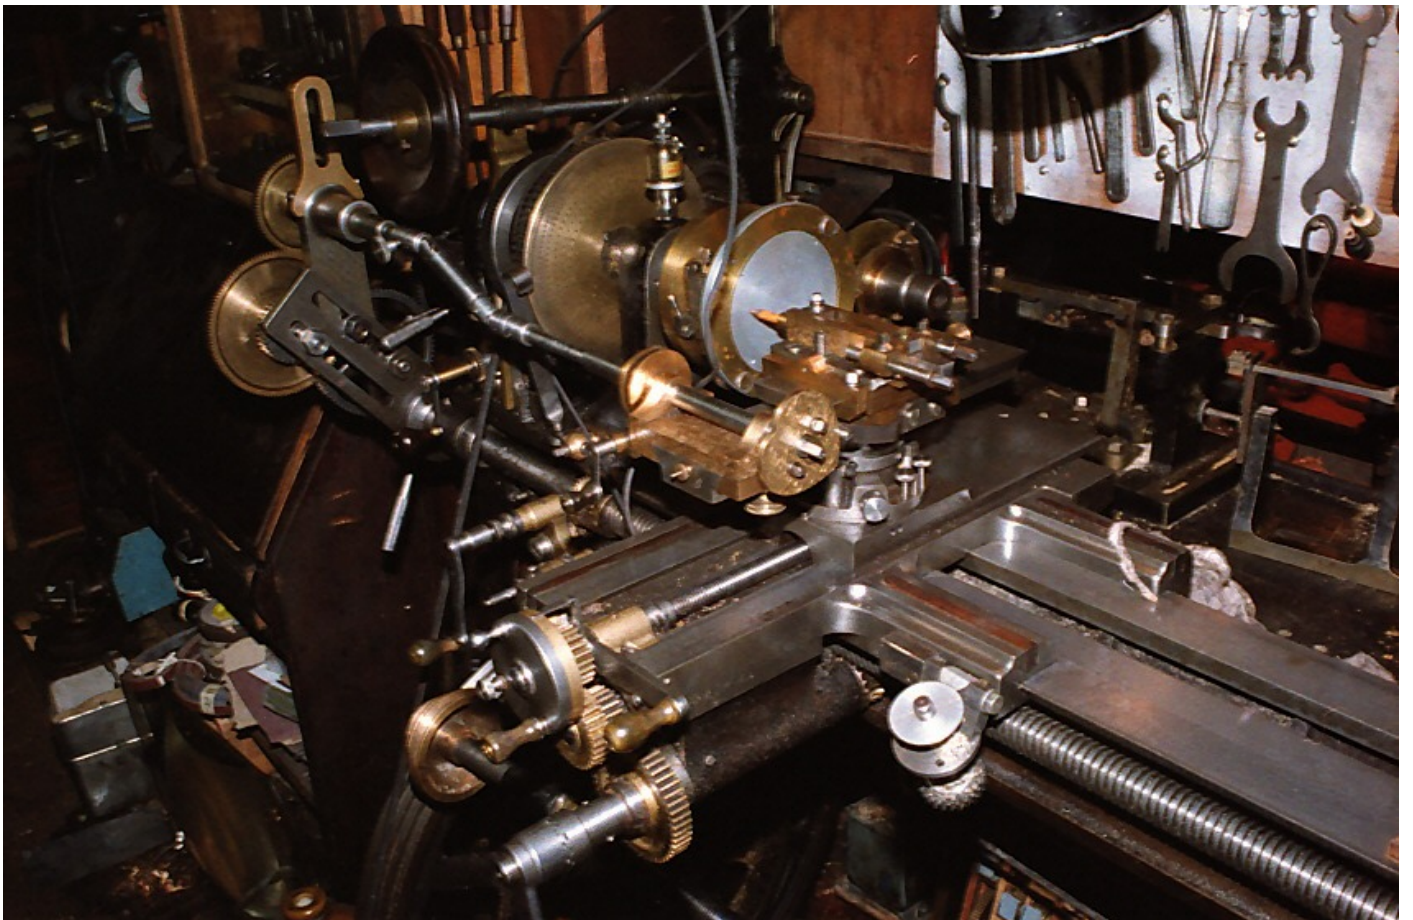

Birch Ornamental Turning Lathes

Here are some photographs of ornamental turning lathes and their accessories made by George Birch of Islington Tool Works, Salford, Manchester.

Birch Ornamental Turning Lathe ex-Bennett-Levy

Birch Ornamental Turning Lathe ex-Cattell

Birch Ornamental Turning Lathe found in Dorset

Birch Ornamental Turning Lathe - S.O.T. member

Birch Ornamental Turning Lathe - S.O.T. member

Birch Ornamental Turning Lathe - O.T.G.A. member

Birch Ornamental Turning Lathe - found in Sunderland

Birch small Engineering Lathe ex-Atherley

Birch Ornamental Turning Lathe - found in Ipswich