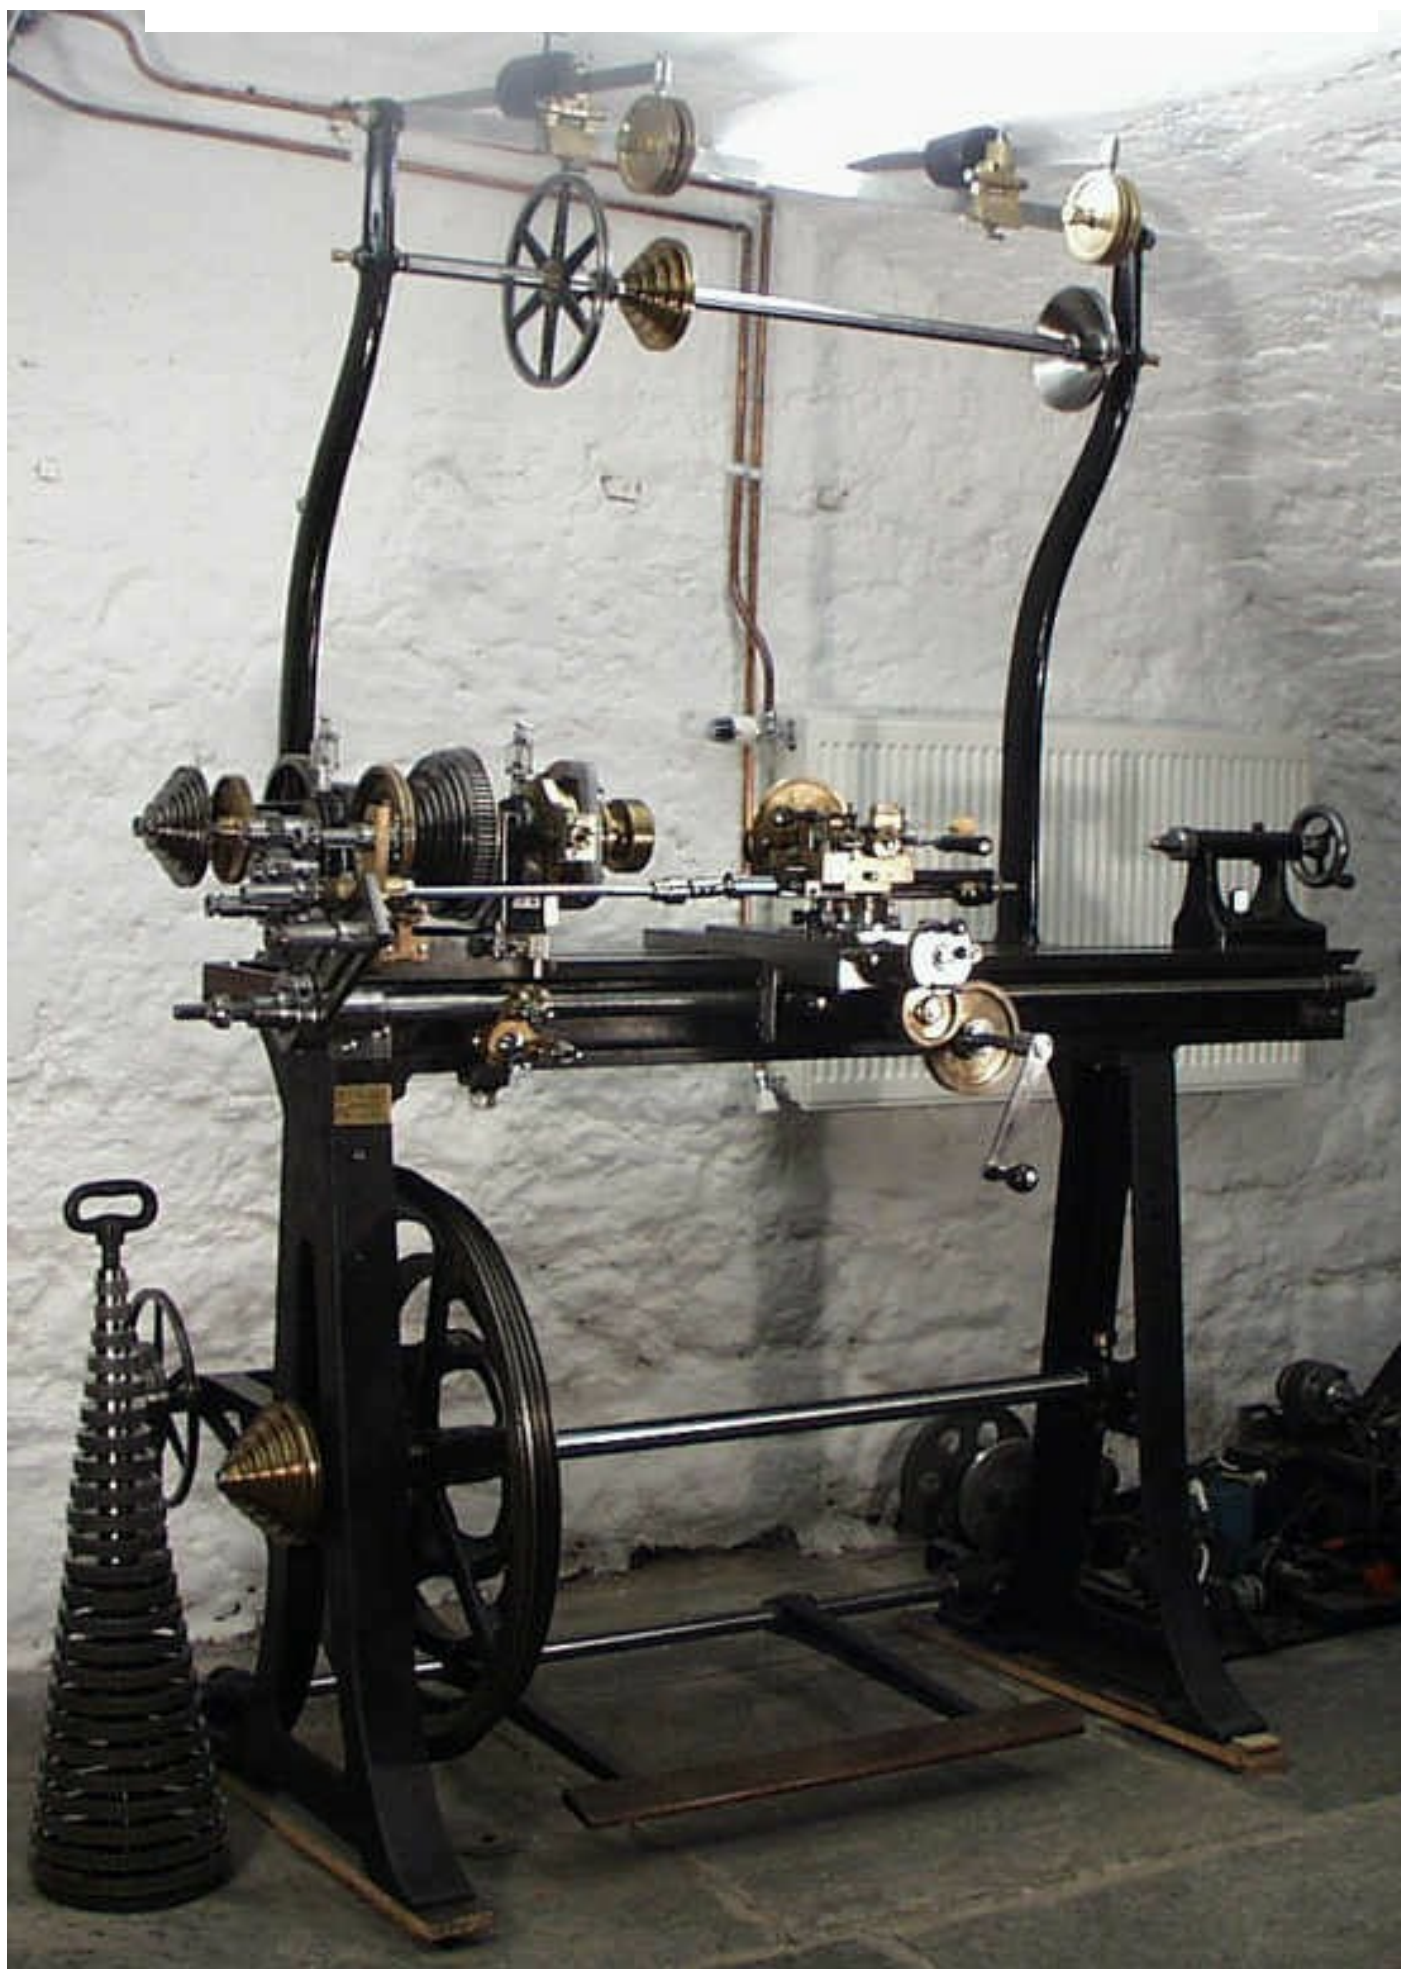

Birch Ornamental Turning Lathe ex-Cattell

Birch Ornamental Turning Lathe found in Dorset

Birch Ornamental Turning Lathe - S.O.T. member

Birch Ornamental Turning Lathe - S.O.T. member

Birch Ornamental Turning Lathe - O.T.G.A. member

Birch Ornamental Turning Lathe - found in Sunderland

Birch small Engineering Lathe ex-Atherley

Birch Ornamental Turning Lathe - found in Ipswich