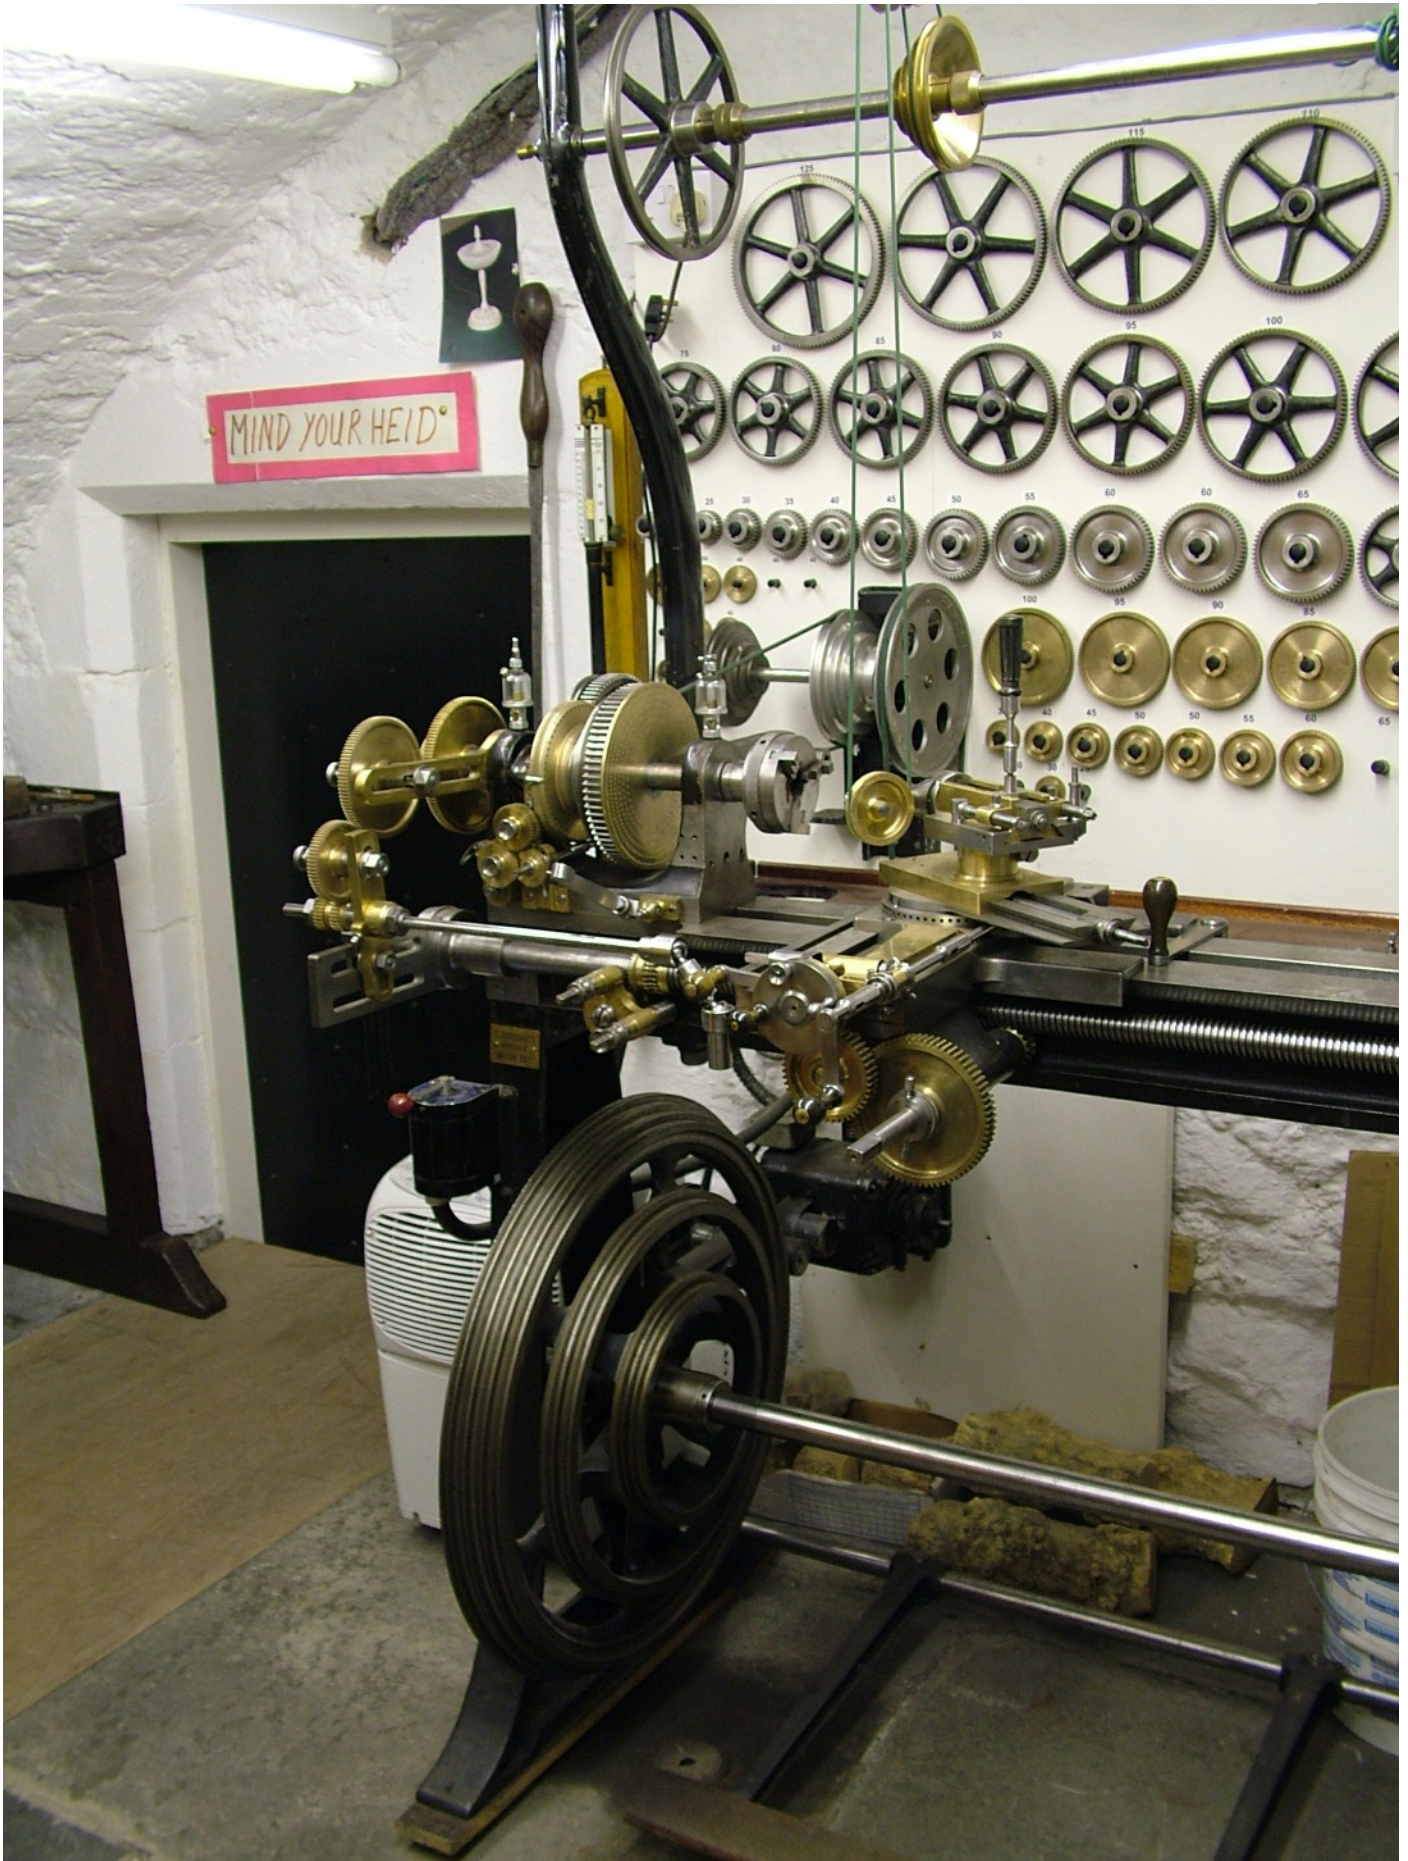

Birch Ornamental Turning Lathes

Here are some photographs of ornamental turning lathes and their accessories made by George Birch of Islington Tool Works, Salford, Manchester.

Birch Ornamental Turning Lathe ex-Bennett-Levy

Birch Ornamental Turning Lathe ex-Cattell

Birch Ornamental Turning Lathe found in Dorset

Birch Ornamental Turning Lathe - S.O.T. member

Birch Ornamental Turning Lathe - S.O.T. member

Birch Ornamental Turning Lathe - O.T.G.A. member

Birch Ornamental Turning Lathe - found in Sunderland

Birch small Engineering Lathe ex-Atherley

Birch Ornamental Turning Lathe - found in Ipswich