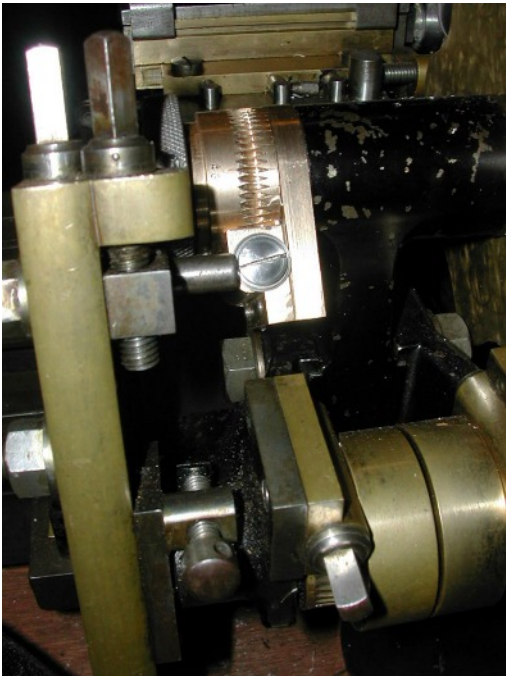

Birch Ornamental Turning Lathes

Here are some photographs of ornamental turning lathes and their accessories made by George Birch of Islington Tool Works, Salford, Manchester.

Birch Ornamental Turning Lathe ex-Bennett-Levy

Birch Ornamental Turning Lathe ex-Cattell

Birch Ornamental Turning Lathe found in Dorset

Birch Ornamental Turning Lathe - S.O.T. member

Birch Ornamental Turning Lathe - S.O.T. member

Birch Ornamental Turning Lathe - O.T.G.A. member

Birch Ornamental Turning Lathe - found in Sunderland

Birch small Engineering Lathe ex-Atherley

Birch Ornamental Turning Lathe - found in Ipswich