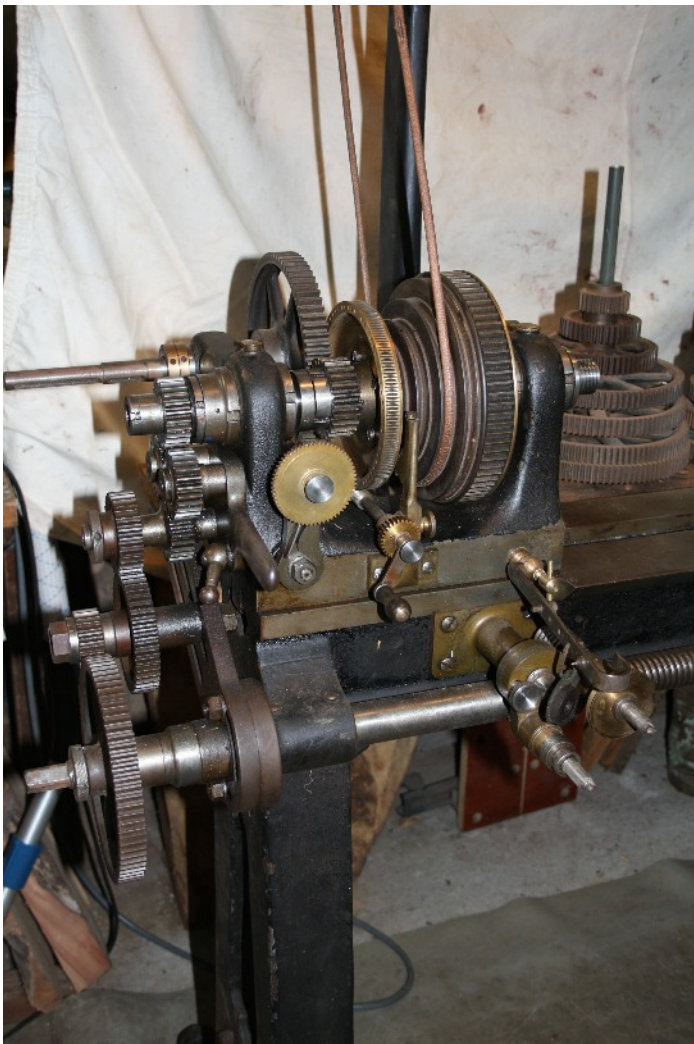

Birch Ornamental Turning Lathes

Here are some photographs of ornamental turning lathes and their accessories made by George Birch of Islington Tool Works, Salford, Manchester.

Birch Ornamental Turning Lathe ex-Bennett-Levy

Birch Ornamental Turning Lathe ex-Cattell

Birch Ornamental Turning Lathe found in Dorset

Birch Ornamental Turning Lathe - S.O.T. member

Birch Ornamental Turning Lathe - S.O.T. member

Birch Ornamental Turning Lathe - O.T.G.A. member

Birch Ornamental Turning Lathe - found in Sunderland

Birch small Engineering Lathe ex-Atherley

Birch Ornamental Turning Lathe - found in Ipswich