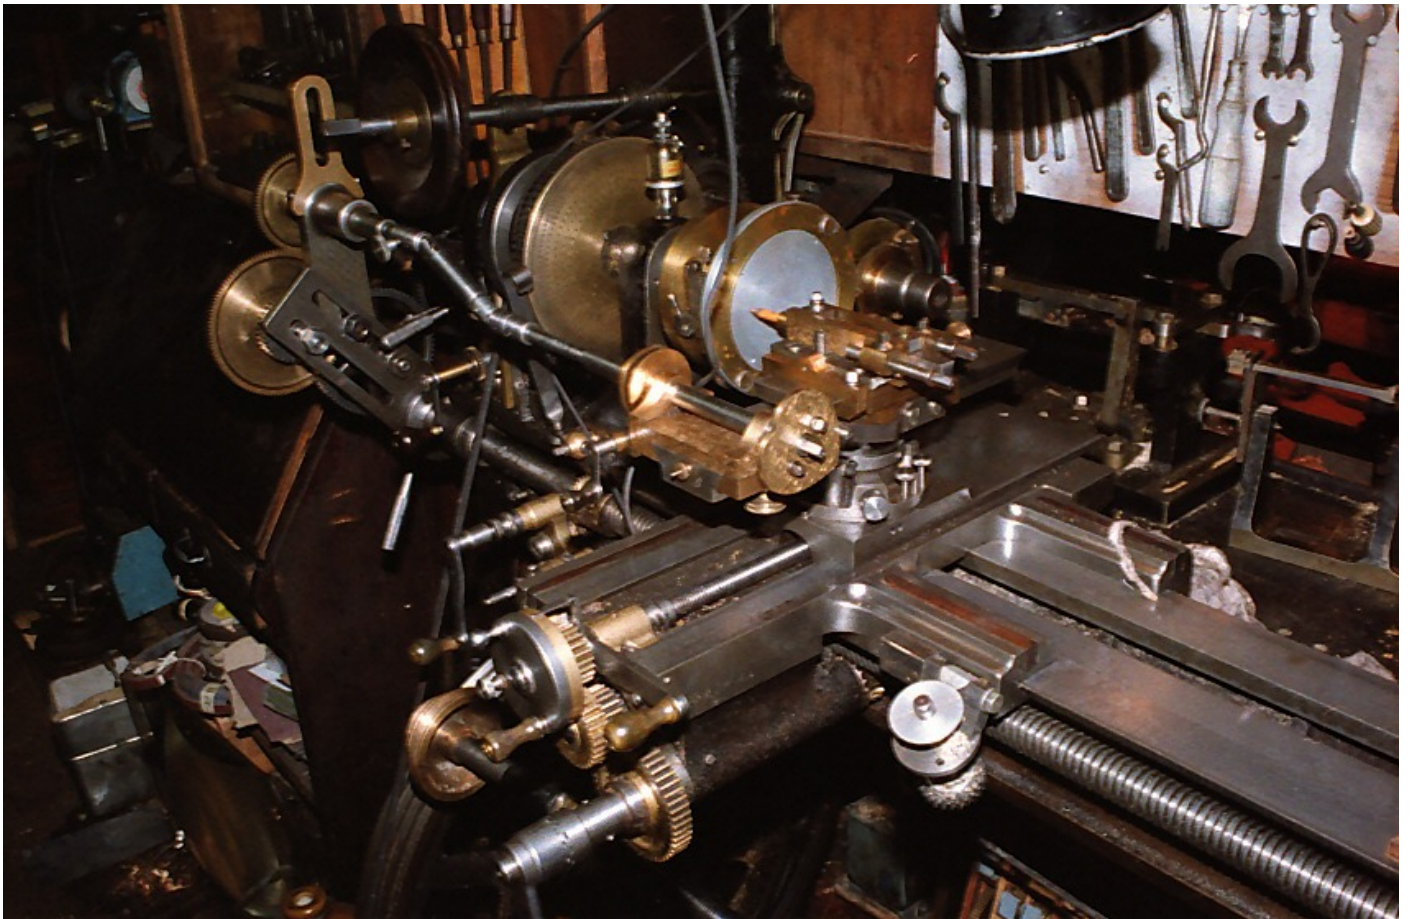

Birch Ornamental Turning Lathe ex-Cattell

Birch Ornamental Turning Lathe found in Dorset

Birch Ornamental Turning Lathe - S.O.T. member

Birch Ornamental Turning Lathe - S.O.T. member

Birch Ornamental Turning Lathe - O.T.G.A. member