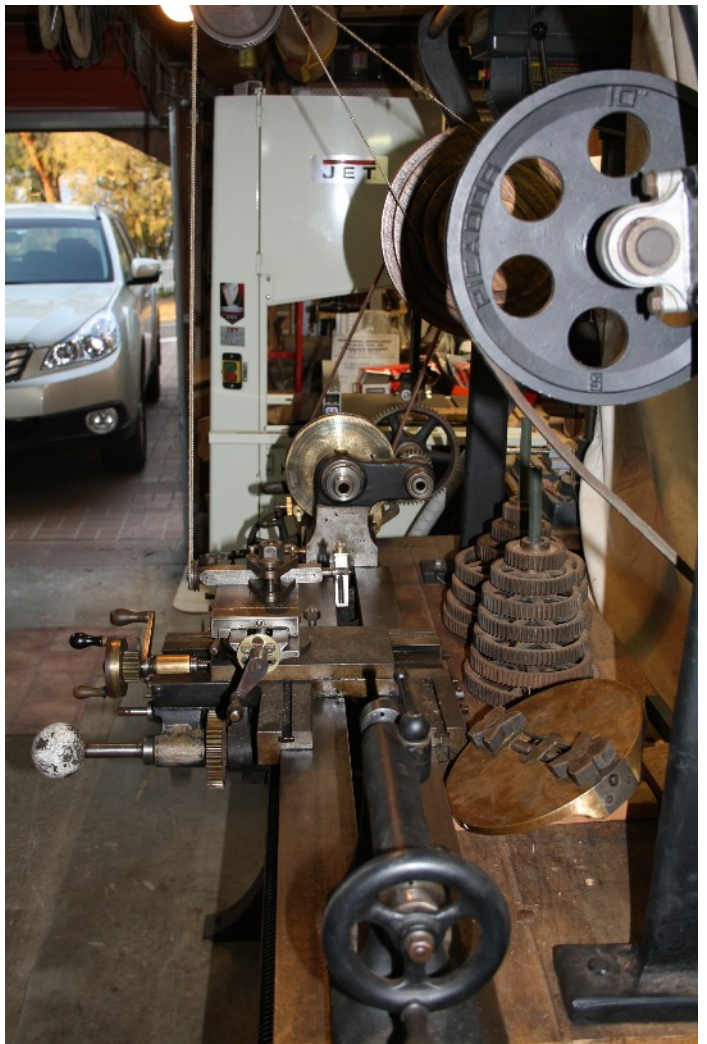

Birch Ornamental Turning Lathes

Here are some photographs of ornamental turning lathes and their accessories made by George Birch of Islington Tool Works, Salford, Manchester.

Birch Ornamental Turning Lathe ex-Bennett-Levy

Birch Ornamental Turning Lathe ex-Cattell

Birch Ornamental Turning Lathe found in Dorset

Birch Ornamental Turning Lathe - S.O.T. member

Birch Ornamental Turning Lathe - S.O.T. member

Birch Ornamental Turning Lathe - O.T.G.A. member