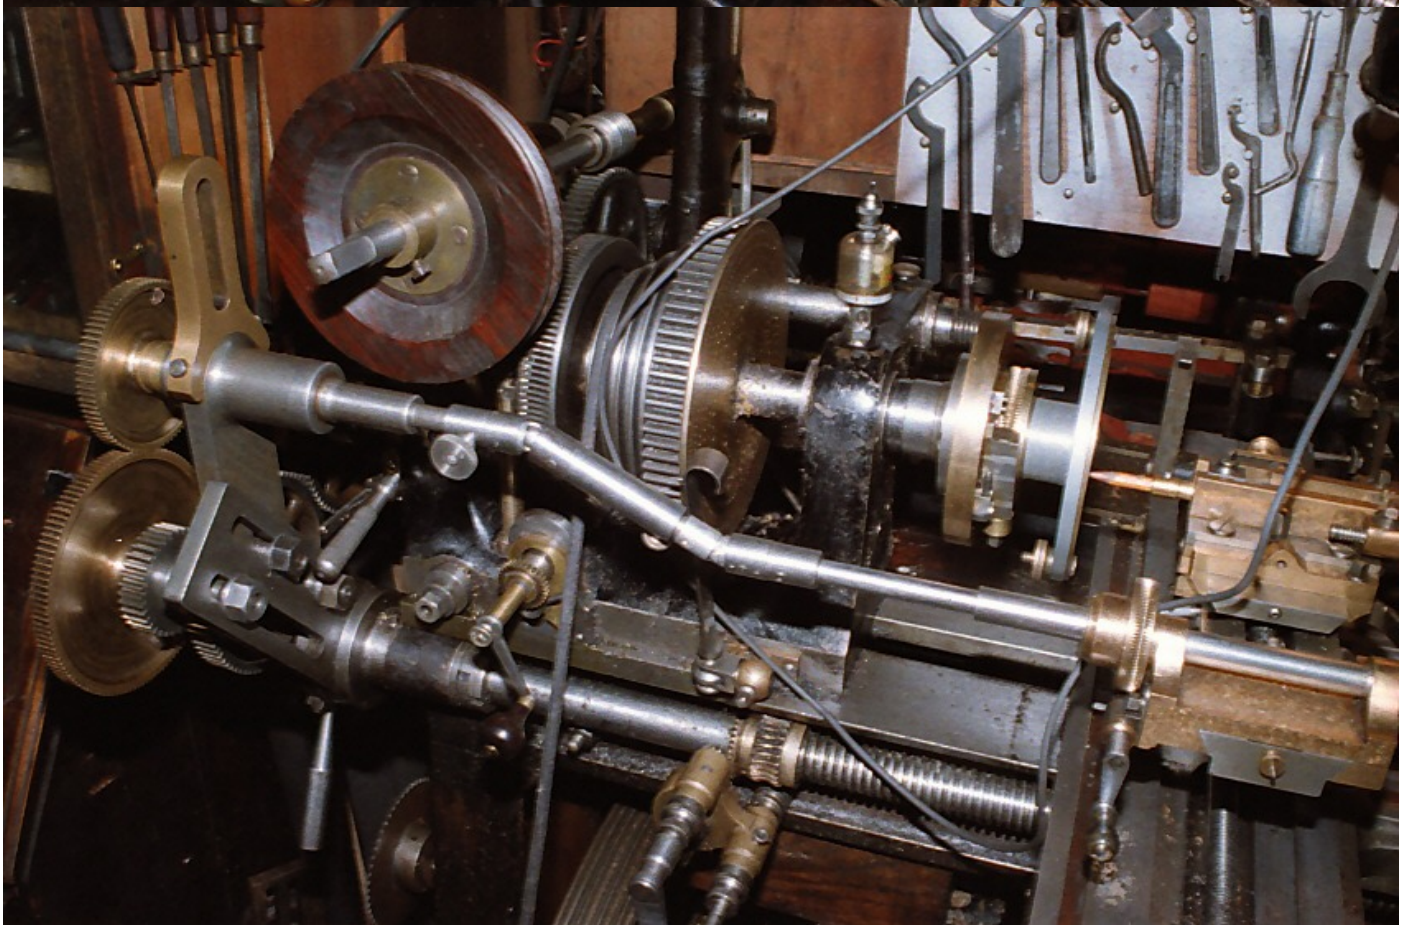

Birch Ornamental Turning Lathes

Here are some photographs of ornamental turning lathes and their accessories made by George Birch of Islington Tool Works, Salford, Manchester.

Birch Ornamental Turning Lathe ex-Bennett-Levy

Birch Ornamental Turning Lathe ex-Cattell

Birch Ornamental Turning Lathe found in Dorset

Birch Ornamental Turning Lathe - S.O.T. member

Birch Ornamental Turning Lathe - S.O.T. member

Birch Ornamental Turning Lathe - O.T.G.A. member