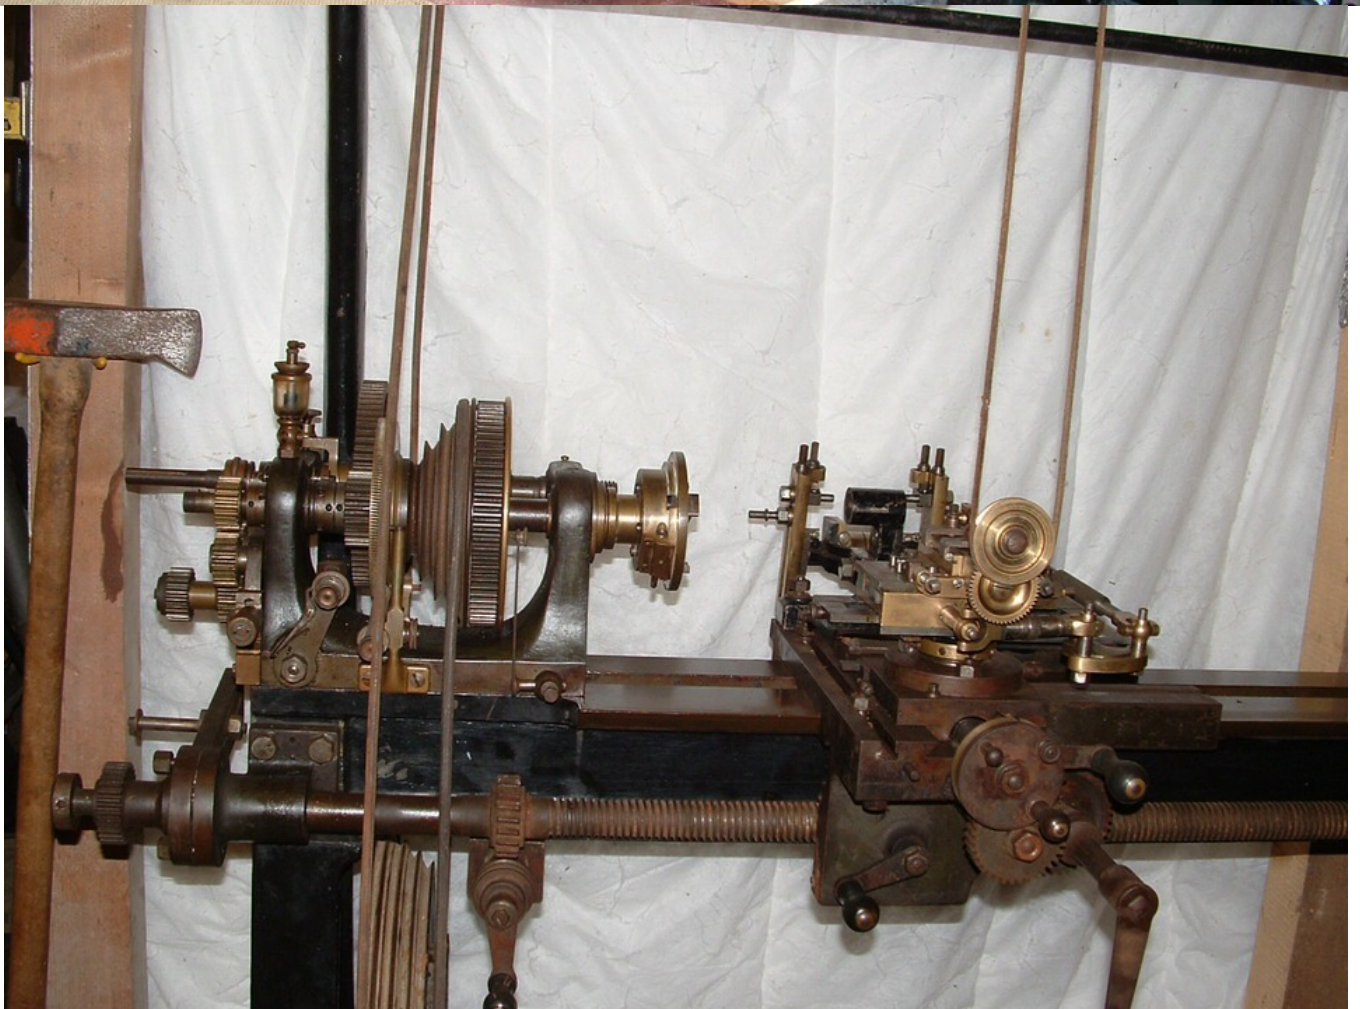

Birch Ornamental Turning Lathe ex-Cattell

Birch Ornamental Turning Lathe found in Dorset

Birch Ornamental Turning Lathe - S.O.T. member

Birch Ornamental Turning Lathe - S.O.T. member

Birch Ornamental Turning Lathe - O.T.G.A. member

Birch Ornamental Turning Lathe - found in Sunderland

Birch small Engineering Lathe ex-Atherley

Birch Ornamental Turning Lathe - found in Ipswich